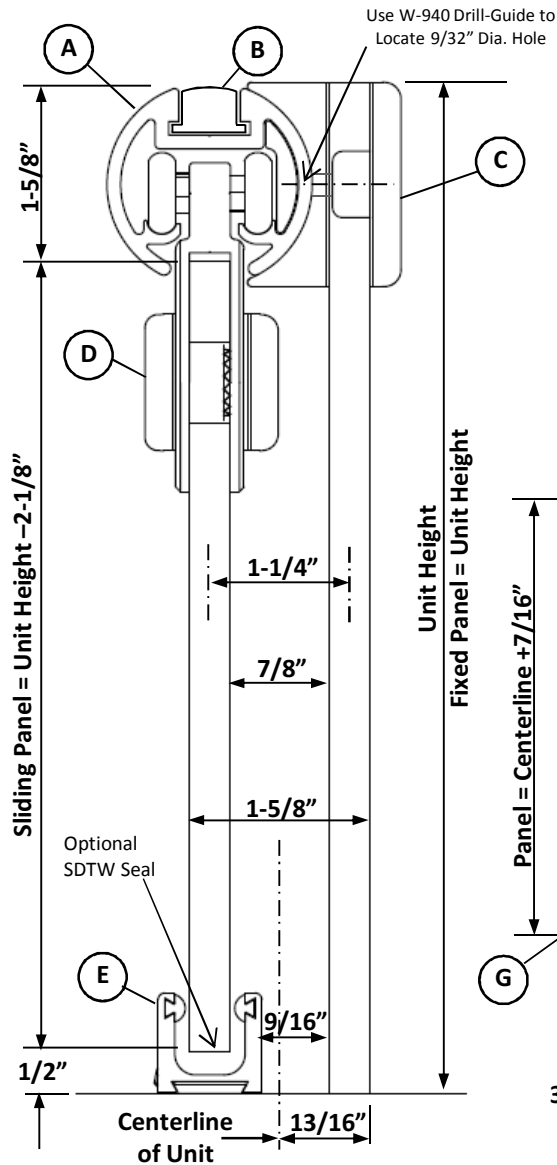

Heavy-Glass Sliding Door
With Fixed Panel Adjacent to Wall

	Description	Req.
A	W-937 Header	1
B	WB-1 Wall Mounting Bracket	1
C	HD-4067 Side Attachment Assembly	2
D	WA-938 Roller Bracket Set of 2	1
E	WA-941 Bottom Guide Assembly	1
F	DK-112 Pull	1
G	HD-4071 End Attachment Assembly	1