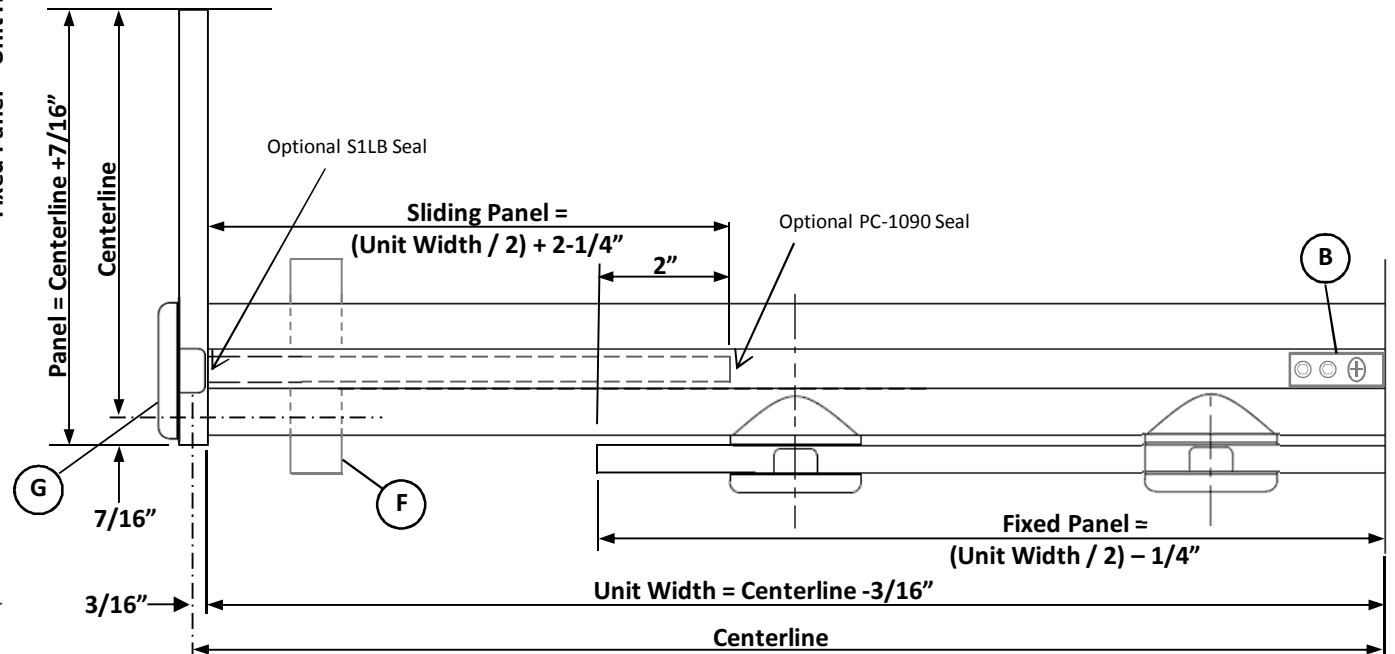

Heavy-Glass Sliding Door
With Fixed Panel Adjacent to Wall

	Description	Req.
A	W-937 Header	1
B	WB-1 Wall Mounting Bracket	1
C	HD-4067 Side Attachment Assembly	2
D	WA-938 Roller Bracket Set of 2	1
E	WA-941 Bottom Guide Assembly	1
F	DK-112 Pull	1
G	HD-4071 End Attachment Assembly	1