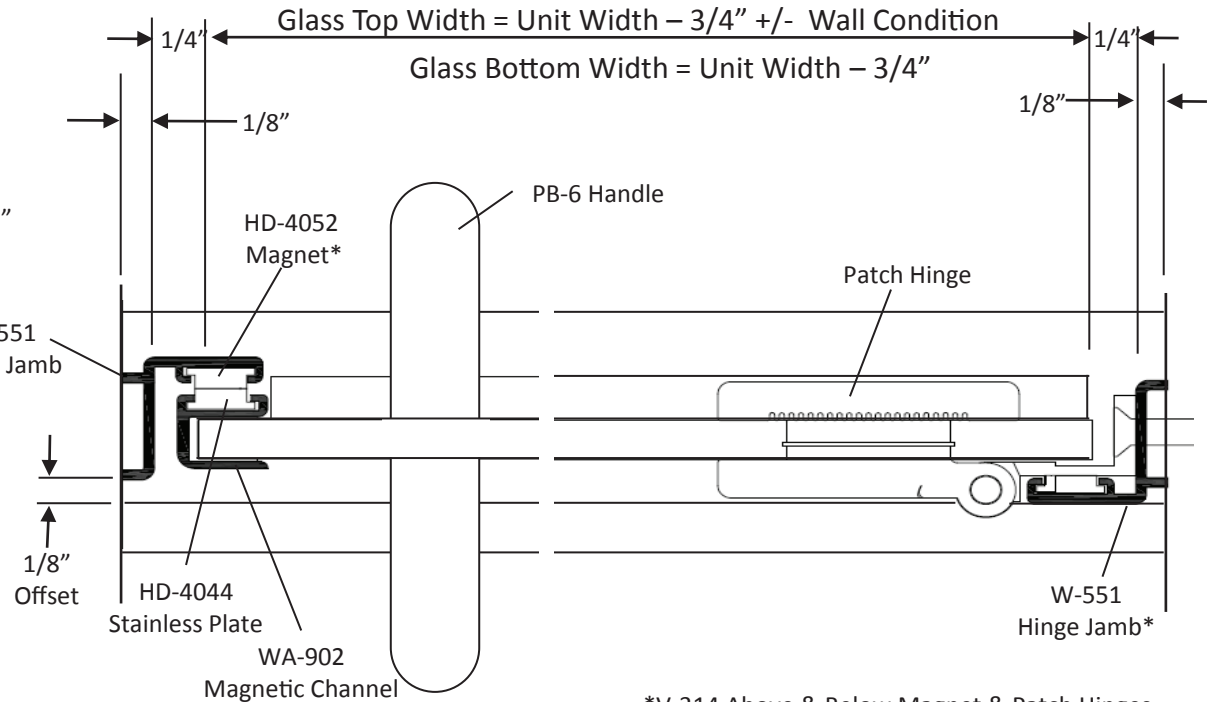

** Strike Jamb & W-508 = Unit Height - 1"
 If Door Is Handed, Cut 9/16" Off Top of Hinge Jamb

V-351 Drip Vinyl
 Length = Glass - 1/2"

Glass Detail

Stock Glass Size	Door Size
25-1/2" x 68-7/8"	26-1/4" x 70-7/16"
29-1/2" x 68-7/8"	30-1/4" x 70-7/16"
25-1/2" x 76-7/8"	26-1/4" x 78-7/16"

*V-314 Above & Below Magnet & Patch Hinges

Water.Fall
 bath enclosures

Semi-Frameless Patch-Hinge Door
 w/Mini Jambs

Model 30PH-Mini