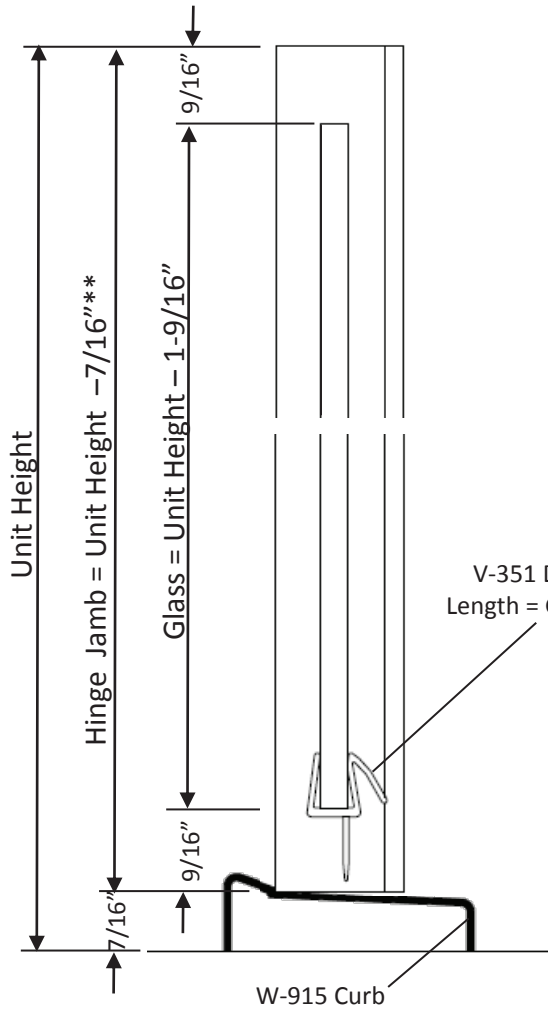

** Strike Jamb & W-508 = Unit Height - 1"
 If Door Is Handed, Cut 9/16" Off Top of Hinge Jamb

V-351 Drip Vinyl
 Length = Glass - 1/2"

Glass Detail

Stock Glass Size	Door Size
25-1/2" x 68-7/8"	26-1/4" x 70-7/16"
29-1/2" x 68-7/8"	30-1/4" x 70-7/16"
25-1/2" x 76-7/8"	26-1/4" x 78-7/16"

*V-314 Above & Below Magnet & Patch Hinges

Water.Fall
 bath enclosures

Semi-Frameless Patch-Hinge Door
 w/Mini Jambs

Model 30PH-Mini