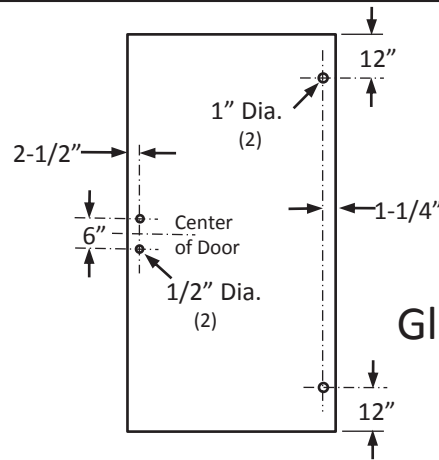

** Strike Jamb & W-508 = Unit Height - 1"
 If Door Is Handed, Cut 9/16" Off Top of Hinge Jamb

V-351 Drip Vinyl
 Length = Glass - 1/2"

Glass Detail

Stock Glass Size	Door Size
25-1/2" x 68-7/8"	26-1/4" x 70-7/16"
29-1/2" x 68-7/8"	30-1/4" x 70-7/16"
25-1/2" x 76-7/8"	26-1/4" x 78-7/16"

*V-314 Above & Below Magnet & Patch Hinges

Water.Fall
 bath enclosures

Semi-Frameless Patch-Hinge Door
 w/Mini Jambs

Model 30PH-Mini