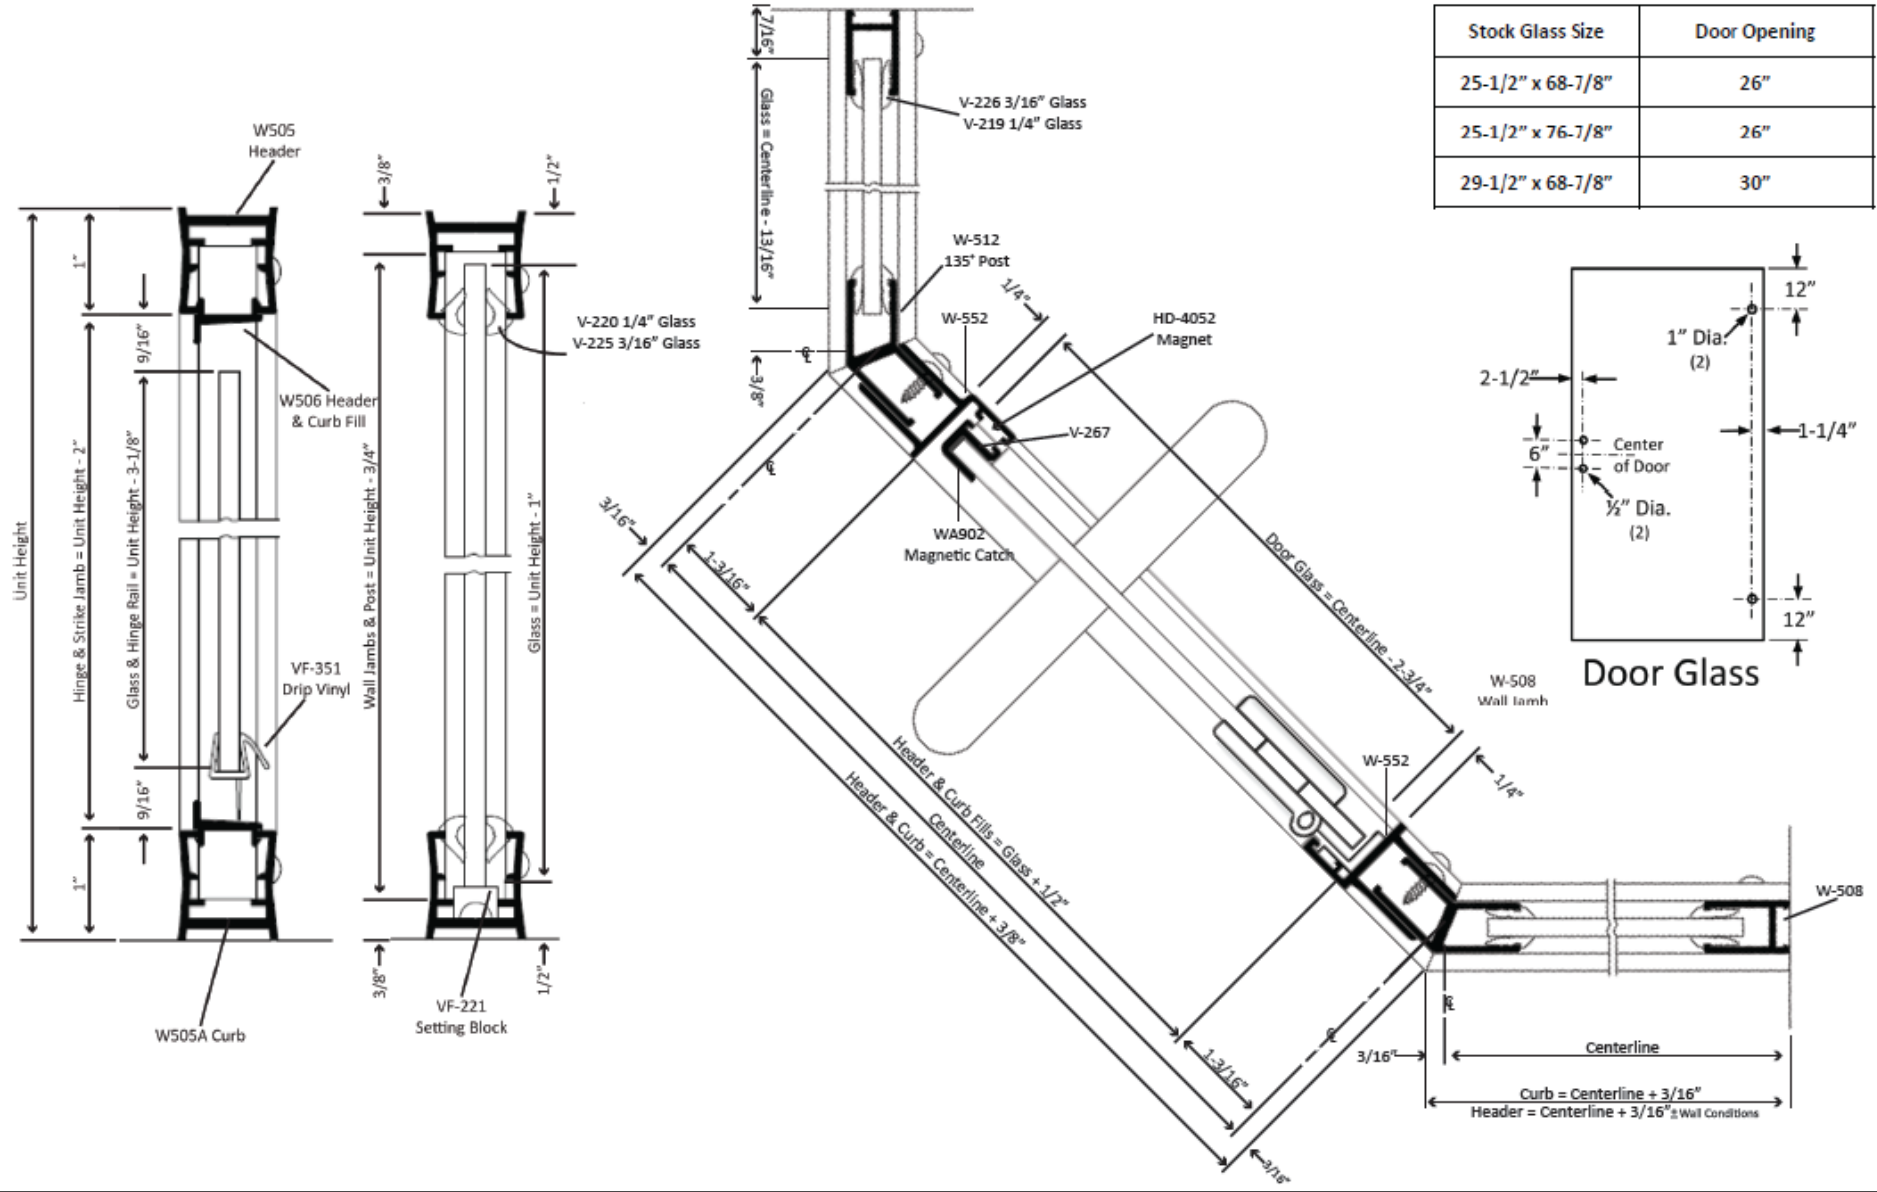

Water Fall bath enclosures

Patch Hinge Door w/Neo-Angle Panels

Model 04-39PH

Stock Glass Size	Door Opening
25-1/2" x 68-7/8"	26"
25-1/2" x 76-7/8"	26"
29-1/2" x 68-7/8"	30"