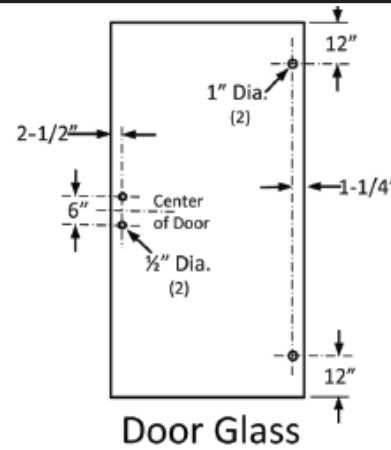

Water Fall bath enclosures

Semi-Frameless Patch Hinge Door w/In-Line Panel

Model 01-39PH

Stock Glass Size	Door Opening
25-1/2" x 68-7/8"	26"
25-1/2" x 76-7/8"	26"
29-1/2" x 68-7/8"	30"