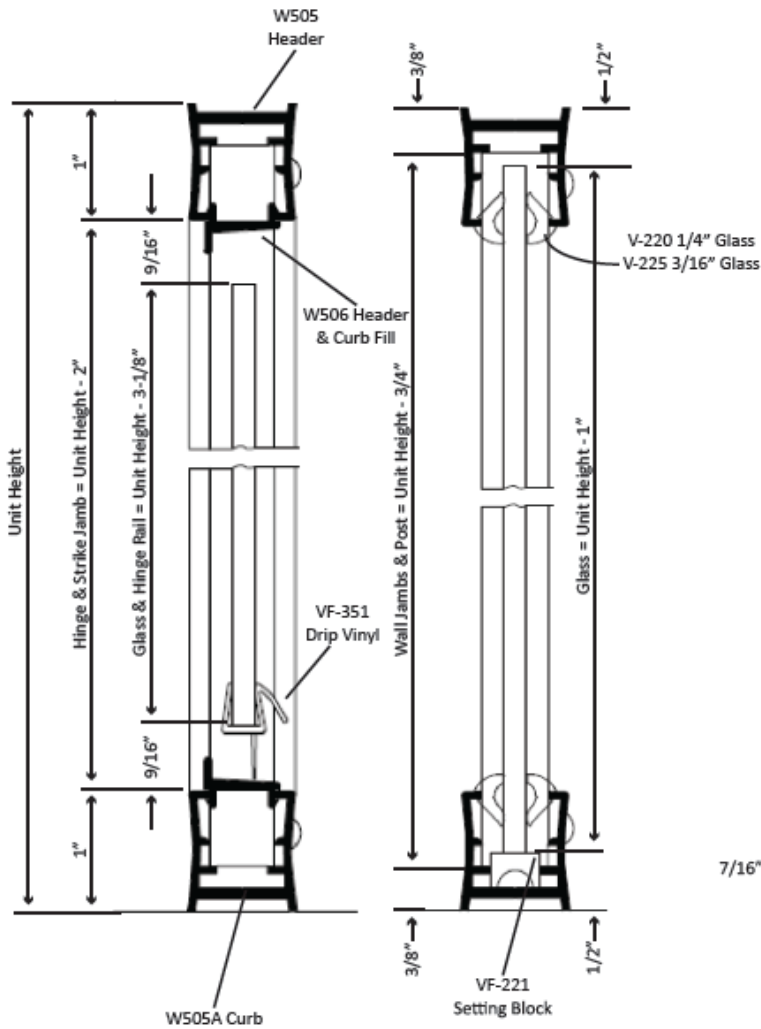

Water Fall bath enclosures

Semi-Frameless Patch Hinge Door w/In-Line Panel

Model 01-39PH

Stock Glass Size	Door Opening
25-1/2" x 68-7/8"	26"
25-1/2" x 76-7/8"	26"
29-1/2" x 68-7/8"	30"