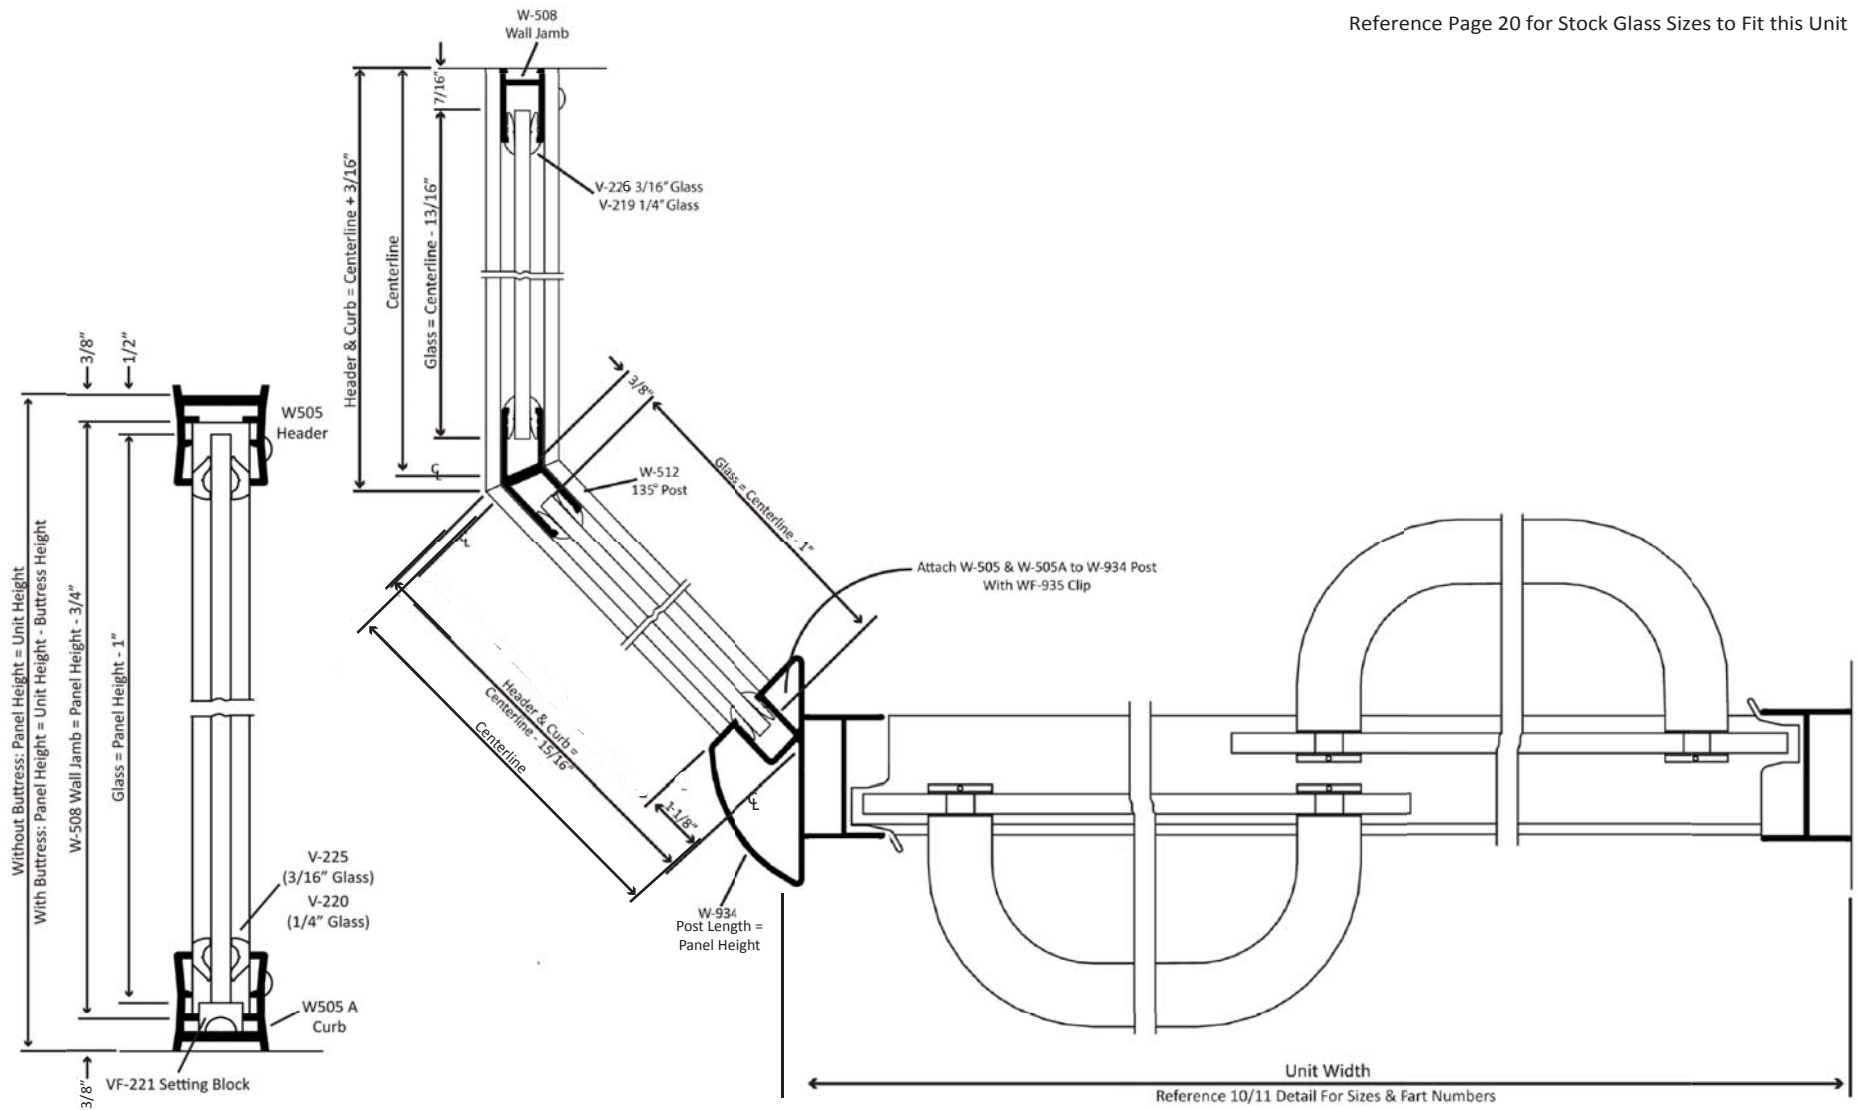

Reference Page 20 for Stock Glass Sizes to Fit this Unit

Water.Fall
bath enclosures

Heavy Glass Slider
w/Neo-Angle Return Panel

Model 10/RP135
11/RP135