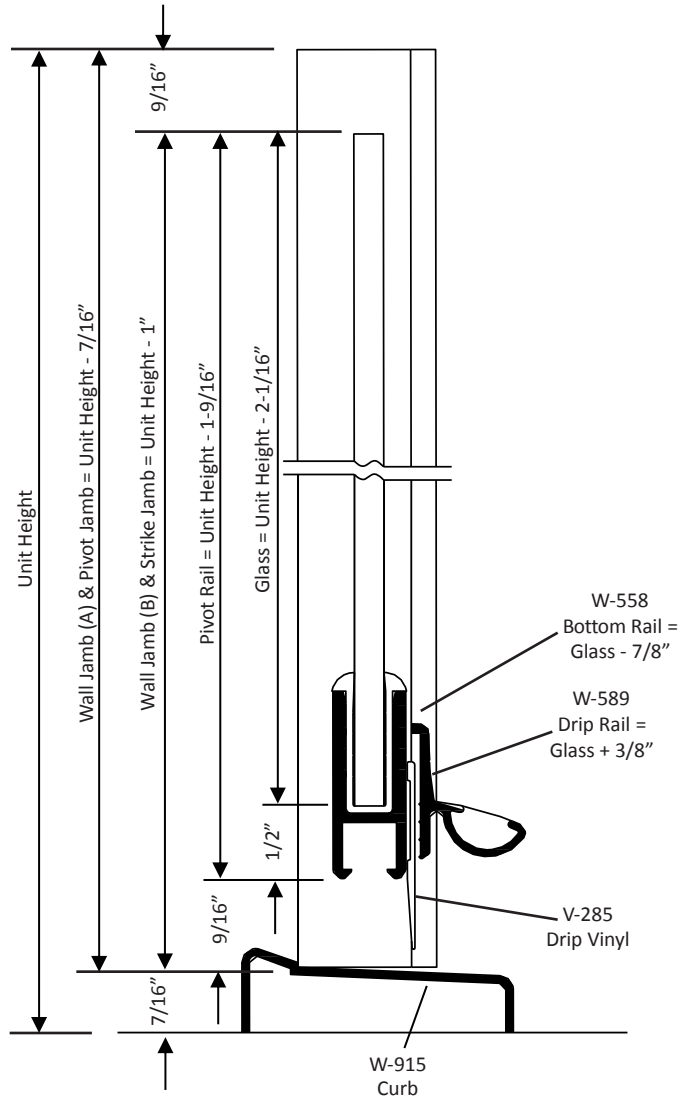

Water Fall bath enclosures

Frameless Continuous Hinge Door w/Clamp-On Handle

Model 30C

* V-314 Above & Below Magnet