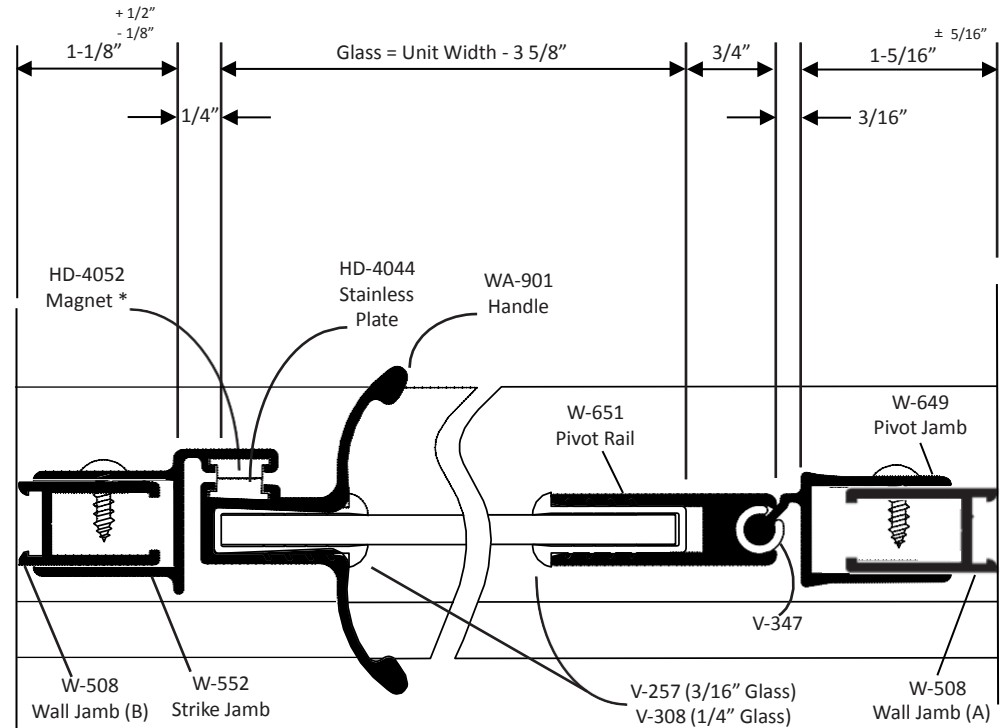

Water Fall bath enclosures

Frameless Continuous Hinge Door w/Clamp-On Handle

Model 30C

* V-314 Above & Below Magnet